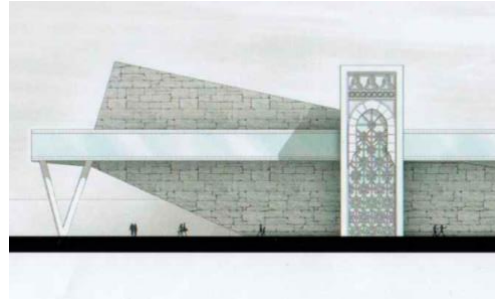

# SAUDI PAVILION

Expo2020 Dubai

Designed by:

Hamad Aldrees

Supervised by:

Prof. Ali Bahammam

Arch. Esam Haidr

Second Semester 1436-1437

Student's Design 2016

The Pavilion 2021

Ground floor plan 1:100

Ground floor 1:200

1st floor plan 1:200

2nd floor plan 1:200

3rd floor plan 1:200

Elevation 1 1:100