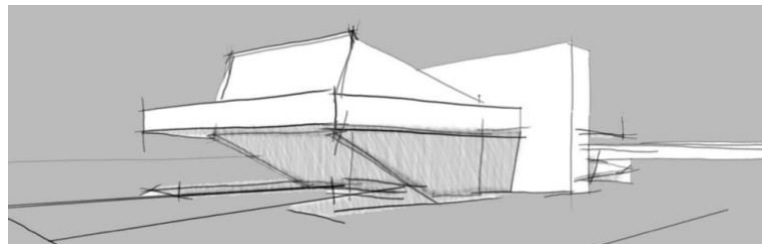

# SAUDI PAVILION

Expo2020 Dubai

Designed by:

Hamad Aldrees

Supervised by:

Prof. Ali Bahammam

Arch. Esam Haidr

Second Semester 1436-1437

Student's Design 2016

The Pavilion 2021

Ground floor plan 1:100

Ground floor 1:200

1st floor plan 1:200

2nd floor plan 1:200

3rd floor plan 1:200

Elevation 1 1:100