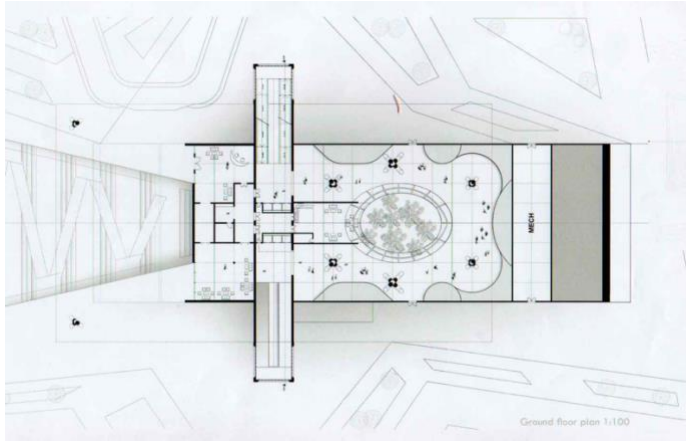

# SAUDI PAVILION

Expo2020 Dubai

Designed by:

Hamad Aldrees

Supervised by:

Prof. Ali Bahammam

Arch. Esam Haidr

Second Semester 1436-1437

Student's Design 2016

The Pavilion 2021

Ground floor plan 1:100

Ground floor 1:200

1st floor plan 1:200

2nd floor plan 1:200

3rd floor plan 1:200

Elevation 1 1:100