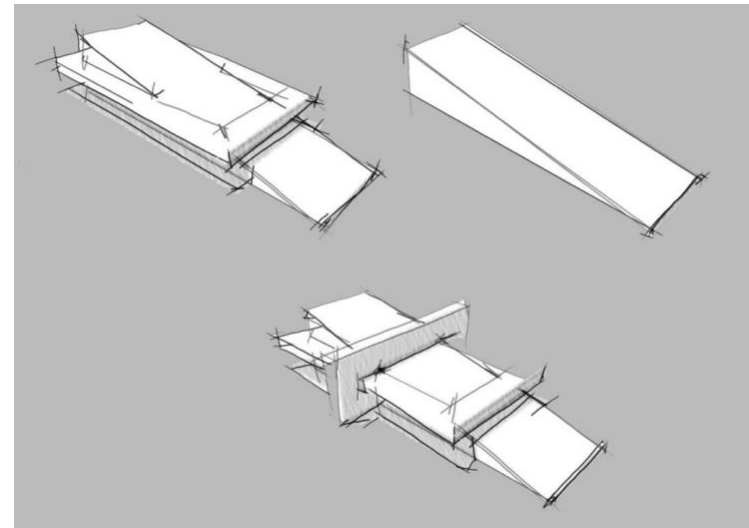

# SAUDI PAVILION

Expo2020 Dubai

Designed by:

Hamad Aldrees

Supervised by:

Prof. Ali Bahammam

Arch. Esam Haidr

Second Semester 1436-1437

Student's Design 2016

The Pavilion 2021

Ground floor plan 1:100

Ground floor 1:200

1st floor plan 1:200

2nd floor plan 1:200

3rd floor plan 1:200

Elevation 1 1:100