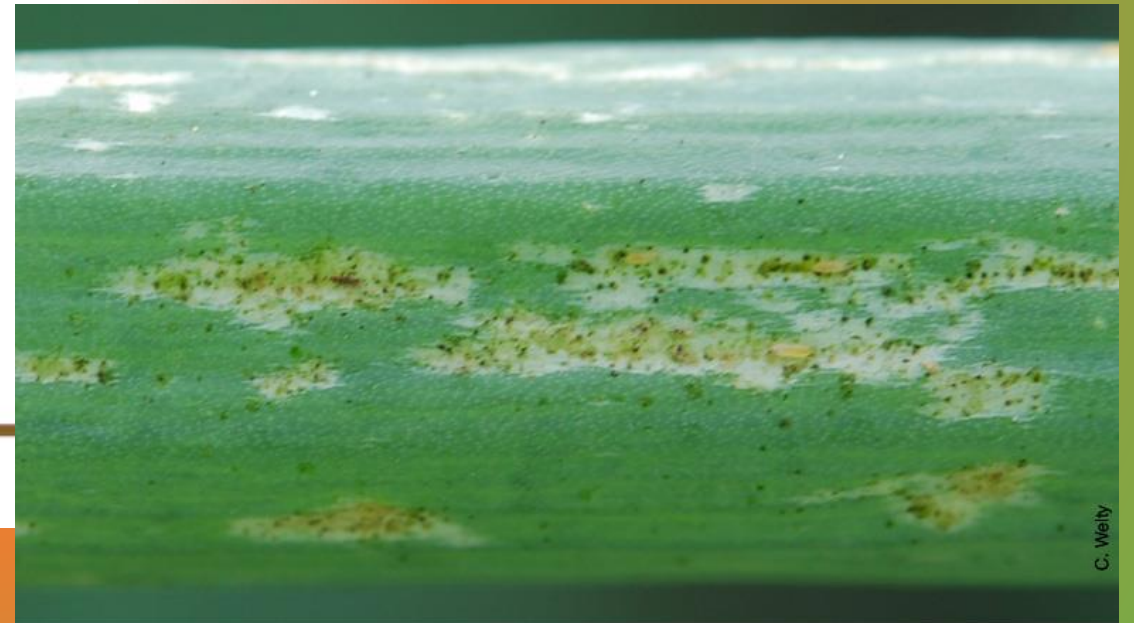

Pupa

Tuta absoluta

Fig 1: Damage symptoms of *Tuta absoluta* in Tomato (A) Larval infestation on leaf (B) Heavily infested tomato field (C) Infestation symptom on apical stem (D) Larval punctures and exit holes on fruit

THYSANOPTERA

Thrips

Thrips

Thrips

مظهر الإصابة

ثربس البصل

Sources of onion thrips

Onion thrips on green onion: damage and nymphs.