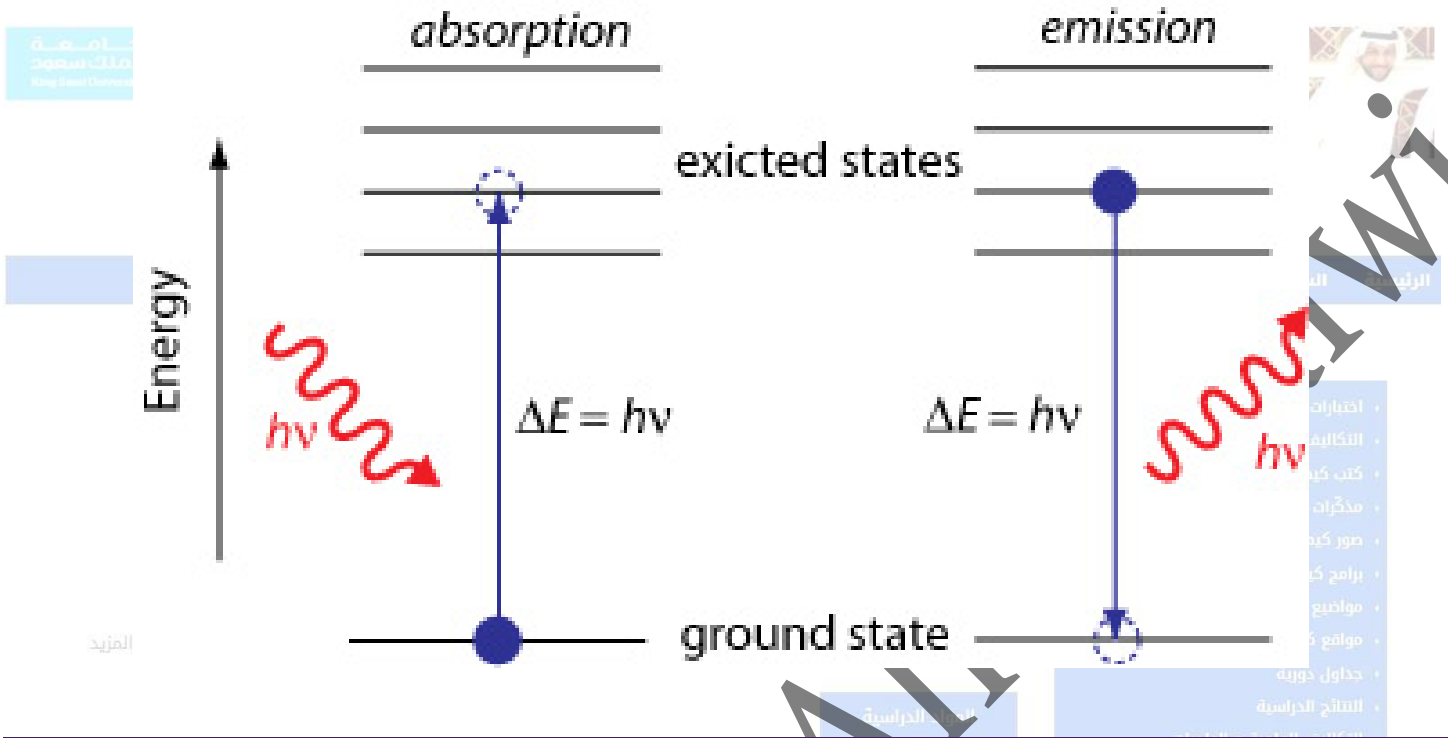

8th Homework

Na⁺ RDA | 497 Chem | 8th Week

Q- What is the WHO recommended daily limit of Sodium?

Dead line is [01:00 pm] on Sat 25th Shawwal 1445H

A:

(Note: The following content is a screenshot of a website interface, likely a university portal, with a large watermark 'Turki AlSaleh' overlaid.)