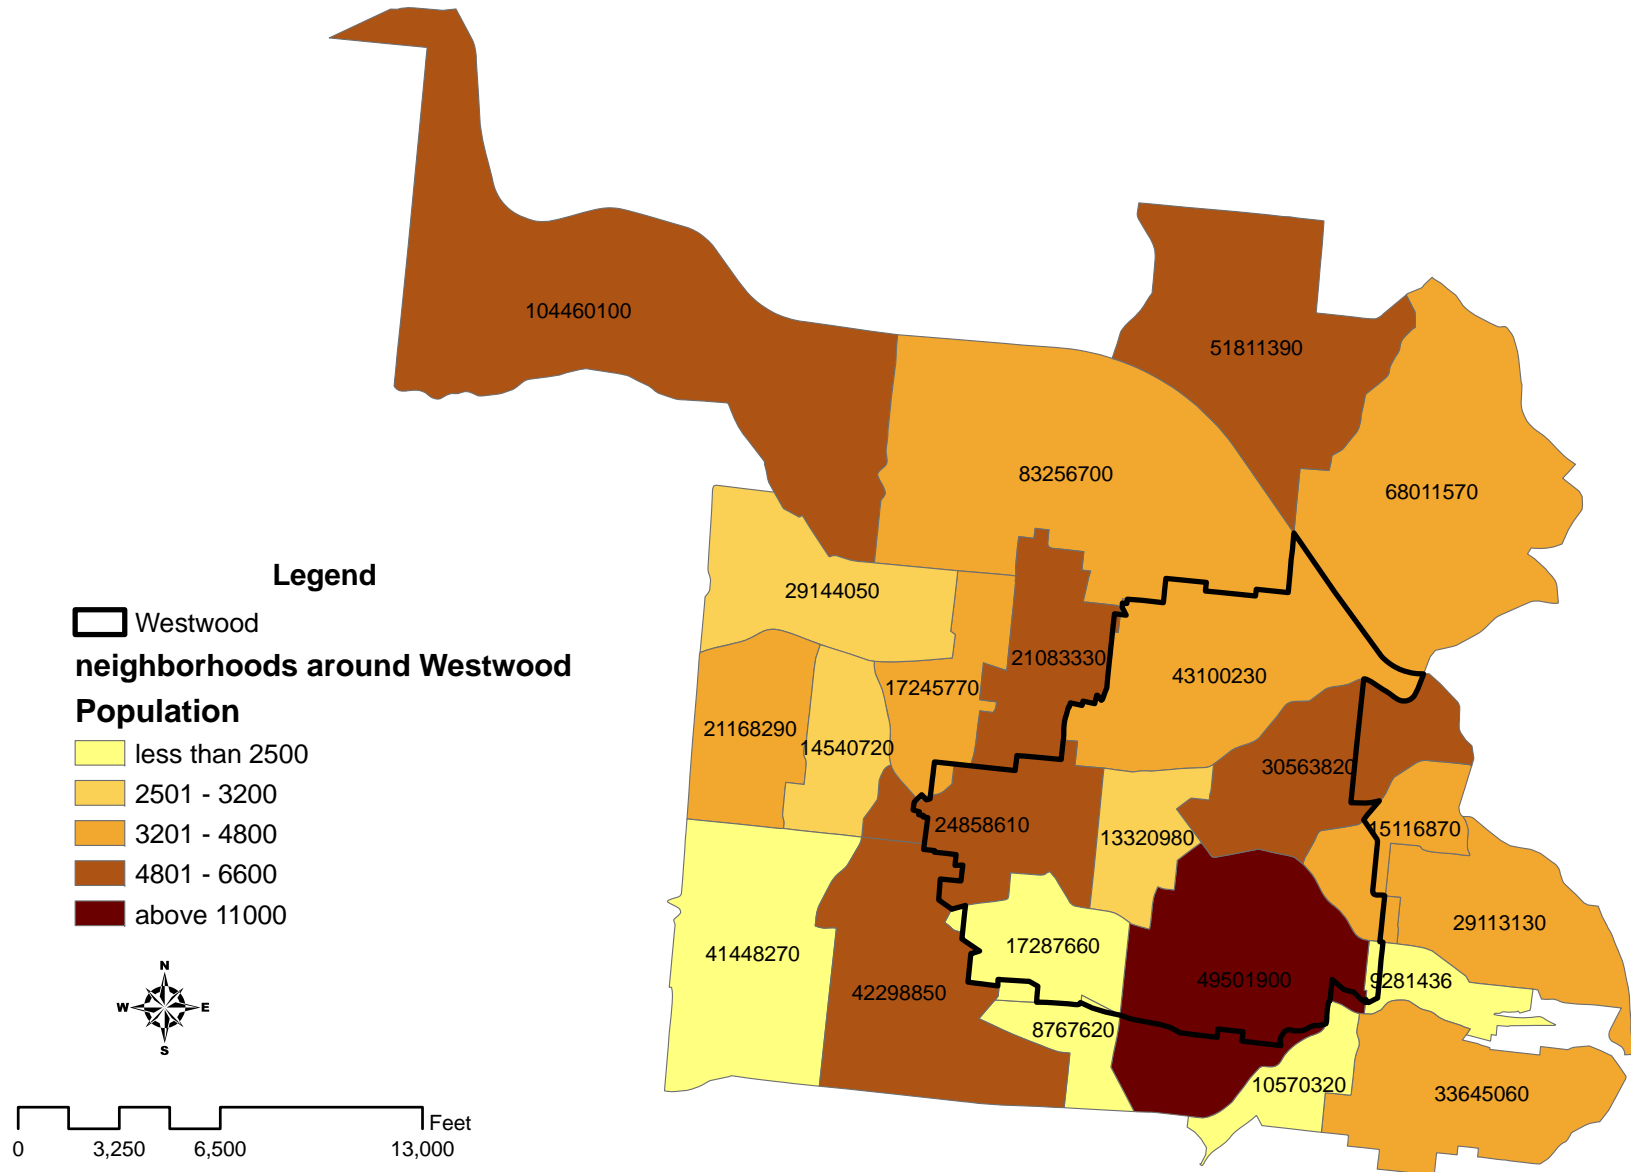

Population Density Map

Legend

Westwood
neighborhoods around Westwood

Population

- less than 2500
- 2501 - 3200
- 3201 - 4800
- 4801 - 6600
- above 11000

Assignment No.4
By: ALZAMIL WALEED